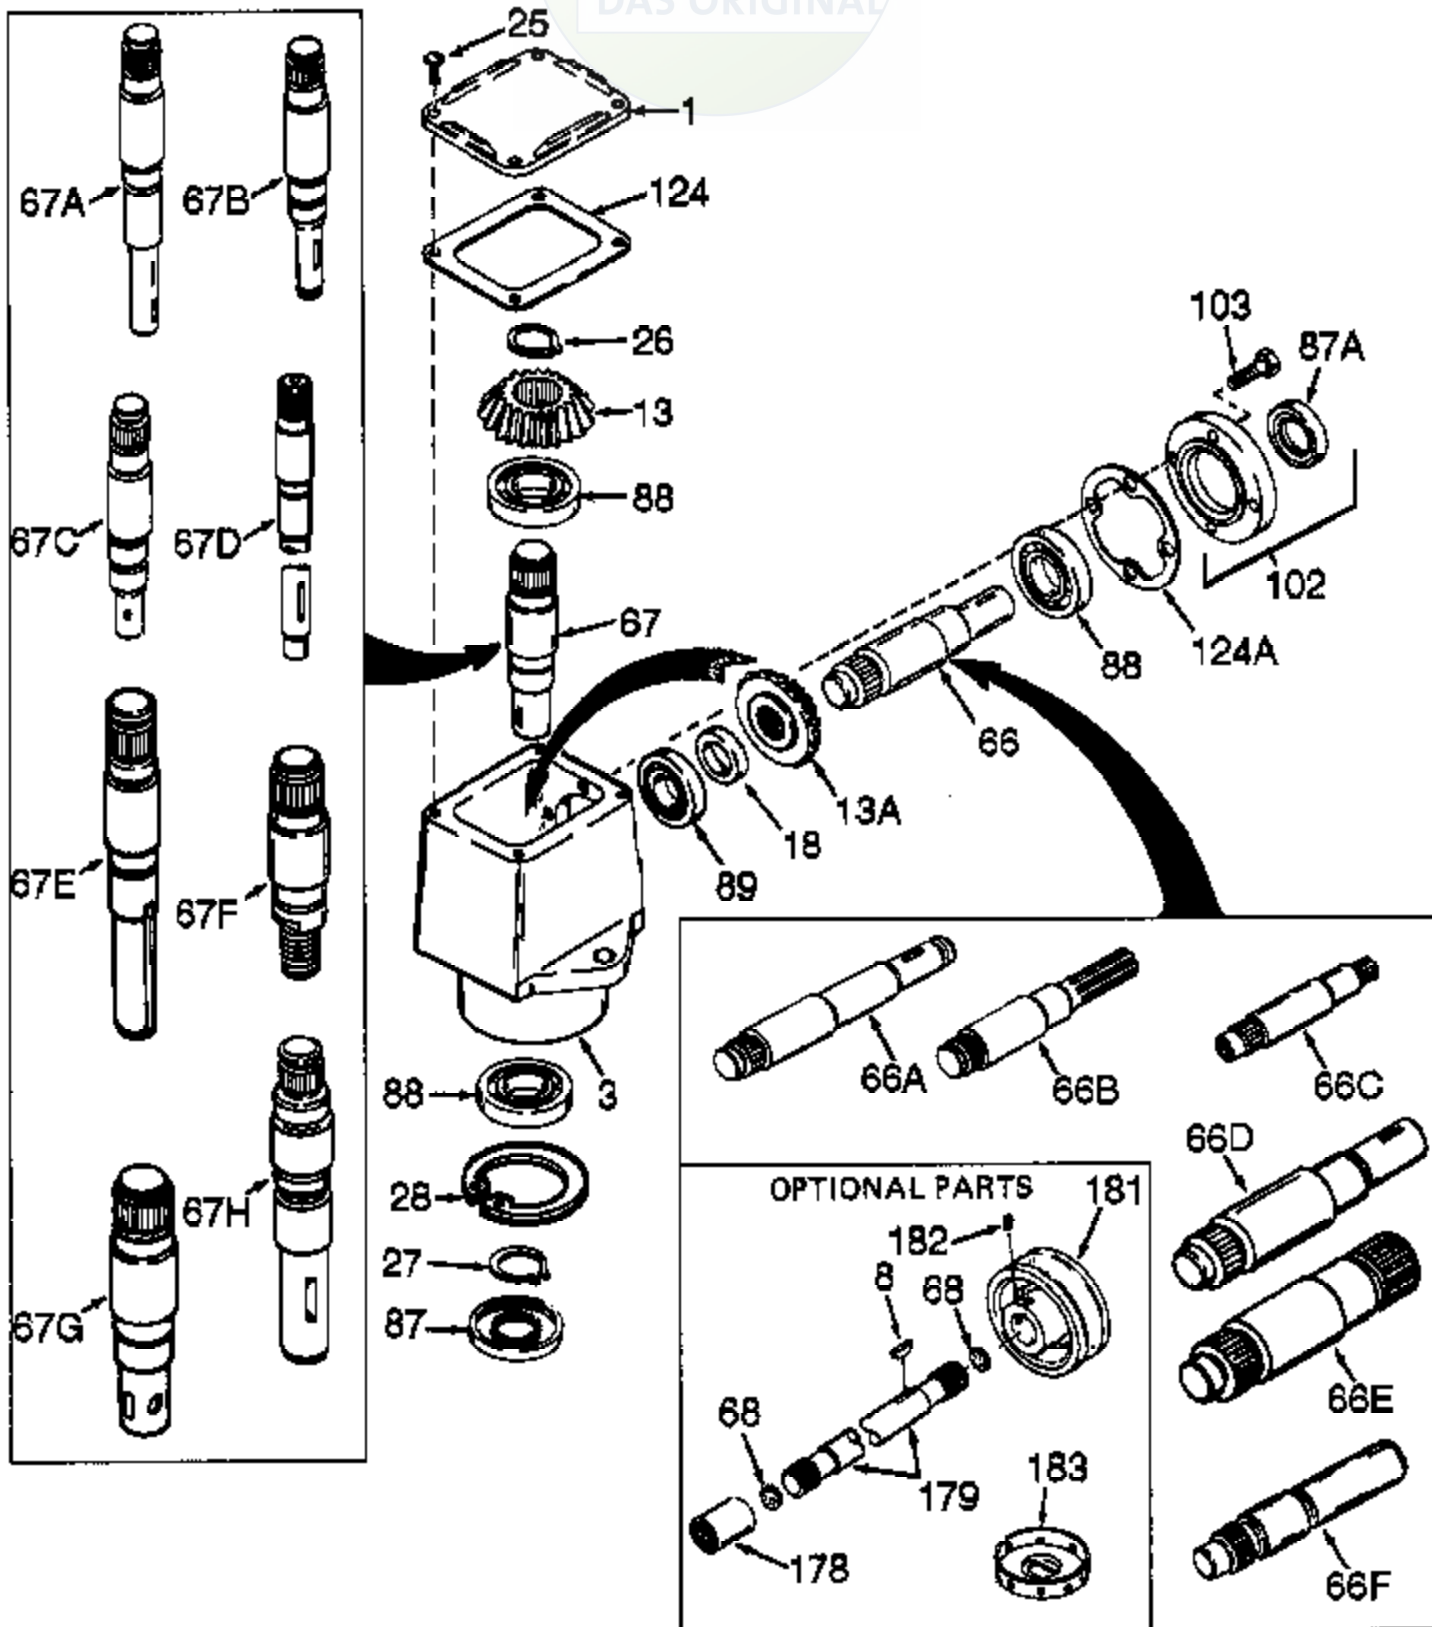

JOIST

SICHERHEIT DAS ORIGINAL

ILLUSTRATION SHOWS TYPICAL PARTS ONLY. ORDER BY PART NUMBER. PARTS NOT LISTED ARE SUPPLIED BY OEM.

Ref #	Part Number	Qty	Description
1	772035		Left Hand Cover
3	770026A		Right Angle Drive Housing
8	792057		Key (With lug extensions)
8	792047		Woodruff Key #9
13A	778046		Miter Gear (22 teeth)(7/8" ID)
13	778046		Miter Gear (22 teeth)(7/8" ID)
25	792025		Screw, 10-24 x 1/2"
26	788018		Snap Ring
27	788019		Snap Ring
66	776125		Input Shaft (5-7/32" long)
67	776113		Output Shaft (4-17/32" long)
68	788039		Felt Disc
87	788029		Oil Seal
87A	788031	Peerless	Oil Seal
88	780034		Ball Bearing
89	780024		Ball Bearing
102	786029		Retainer Cap & Seal (Incl. 87A & 103)
103	792026		Screw, 1/4-20 x 7/8"
124A	788030B		Cap Gasket
124	788028		Cover Gasket
177A	XXXXX		(Not included with head assembly.)
177	XXXXX		THE FOLLOWING ARE OPTIONAL PARTS:
178	786028		Coupling (1-1/2" long)
178	786031		Coupling (1-5/16" long)
179	XXXXX		Input Connector Shaft
181	786030		Sheave (3-1/4" Dia.)
181	786059		Sheave (4" Dia.)
182	792027		Set Screw, 5/16-24 x 1/4
183	786044		Shield

RAD-3882-PEERLESS Page 2 of 2